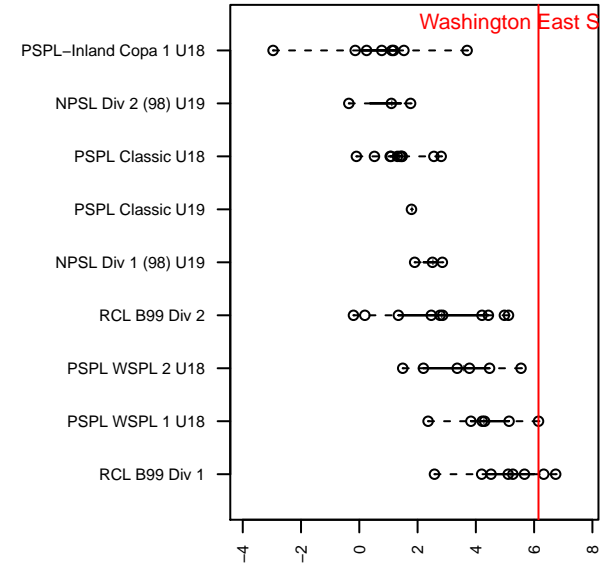

Washington East SC B99

Washington East SC
 Spokane, WA
 B99 total strength=1905
 attack=48.08 defense=44.18
 fall league = PSPL WSPL 1 U18

alt names used:
 WASHINGTON EAST SC WE B99 (WA)
 Washington East SC B99
 WASHINGTON EAST SC WE B99
 Washington East B99
 Washington East B99

Venues played:
 2016 Clash At the Border Div 1 Gold/Silver/Bro
 2016 Spokane Cup 18/19
 2016 Bigfoot Gold U18
 2016 PSPL WSPL 1 U18
 2016 Nomads Thanksgiving 1st Division U18
 2016 PacNW Winter Classic Premier U18

**attack and defense variance (black dot)
relative to other teams
and top 10 in region**

**attack and defense rating
relative to others at age
and all opponents in last 13 months**

Performance relative to 13 month average