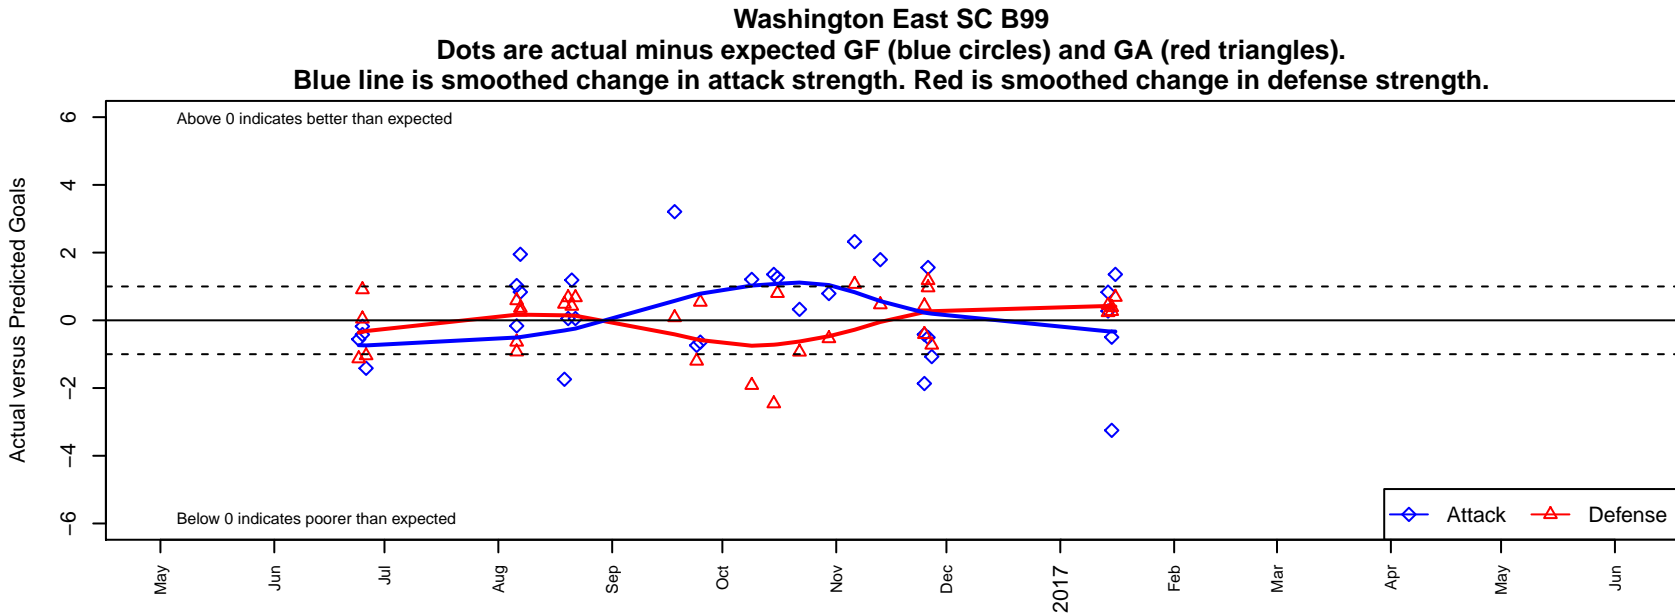

Washington East SC B99

Washington East SC
 Spokane, WA
 B99 total strength=1905
 attack=48.08 defense=44.18
 fall league = PSPL WSPL 1 U18

alt names used:
 WASHINGTON EAST SC WE B99 (WA)
 Washington East SC B99
 WASHINGTON EAST SC WE B99
 Washington East B99
 Washington East B99

Venues played:
 2016 Clash At the Border Div 1 Gold/Silver/Bro
 2016 Spokane Cup 18/19
 2016 Bigfoot Gold U18
 2016 PSPL WSPL 1 U18
 2016 Nomads Thanksgiving 1st Division U18
 2016 PacNW Winter Classic Premier U18

**attack and defense variance (black dot)
relative to other teams
and top 10 in region**

**attack and defense rating
relative to others at age
and all opponents in last 13 months**

Performance relative to 13 month average